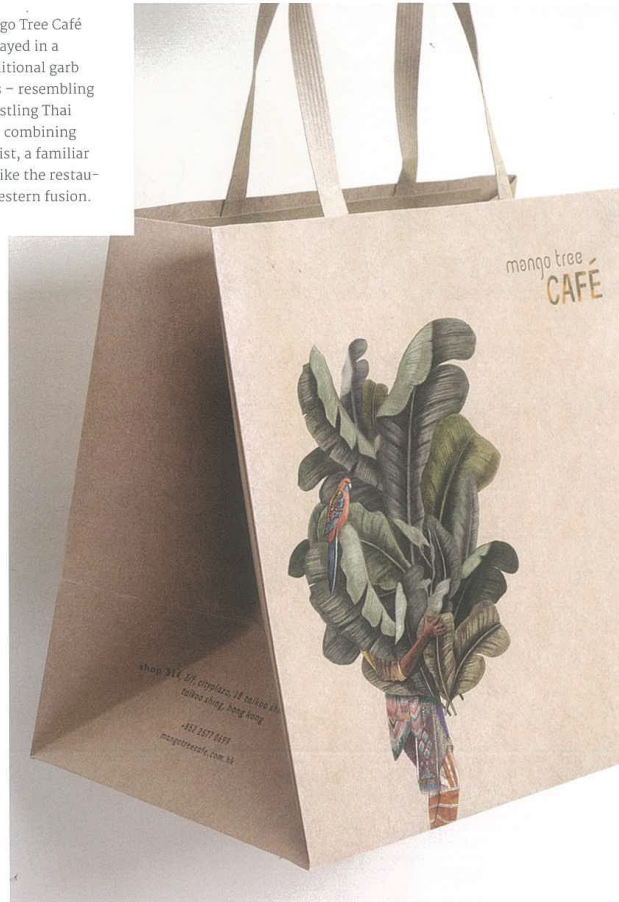

# Mango Tree Café

Featured on the walls and menus of Mango Tree Café are images of Thailand's street life portrayed in a new light through people dressed in traditional garb while carrying massive bundles of leaves – resembling enchanted trees meandering through bustling Thai streets. Through these imaginary scenes combining classic Thailand with a contemporary twist, a familiar background becomes innovative: much like the restaurant's menu, which features Thai and Western fusion.